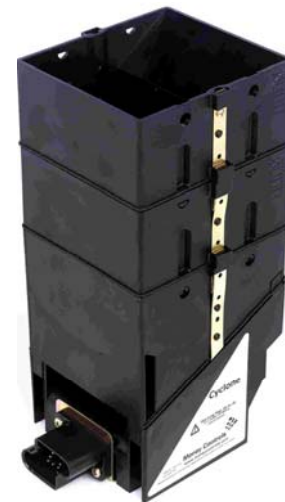

Cyclone Hopper

— the hopper built for gaming

- High-security, high-speed
- Field-proven reliability
- Range of bowl options

Mid Capacity

1850 x €1
1350 x £1
2100 x 25c US

Mid Capacity
with extension

2900 x €1
2100 x £1
3300 x 25c US

High Capacity

2050 x €1
1500 x £1
2350 x 25c US

Square Bowl and Base

440 x €1
330 x £1
500 x 25c US

Square Bowl and Base
with one extension

800 x €1
600 x £1
930 x 25c US

Square Bowl and Base
with two extensions